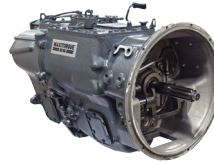

COMPLETE TRANSMISSIONS
T200, T300 AND mDRIVE MODELS
2 Years / Unlimited Miles
1 Year / Unlimited Miles (*mDRIVE Short*)